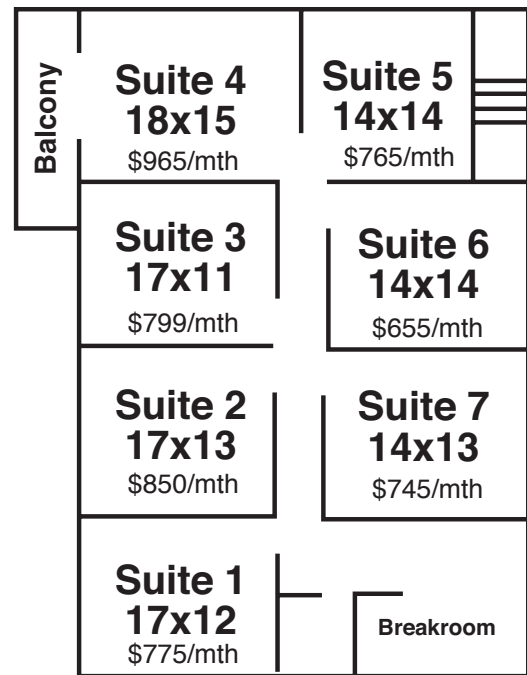

Gateway Commons I

Amelia Island's Premier Office Park

**EXCELLENT EXPOSURE
OFFICE SPACE FOR LEASE**

SOUTH ELEVATION

EXECUTIVE OFFICE SUITES

AMELIA ISLAND'S
NEW PROFESSIONAL CENTER
GATEWAY COMMONS I
7 OFFICES - BRAND NEW
SEVERAL SIZES AVAILABLE
(904) 261-0499
LOCATED BEHIND THE HESS STATION
INCLUDES FEES,
UTILITIES & COMMON AREA
JANITORIAL SERVICES

Special Pricing for Multiple Units or Entire Suite

Conveniently located on Amelia Island next to the Shaves Bridge 3 minutes from Historic Downtown Fernandina Beach, 5 minutes from Yulee, and 20 minutes from Jacksonville International Airport.